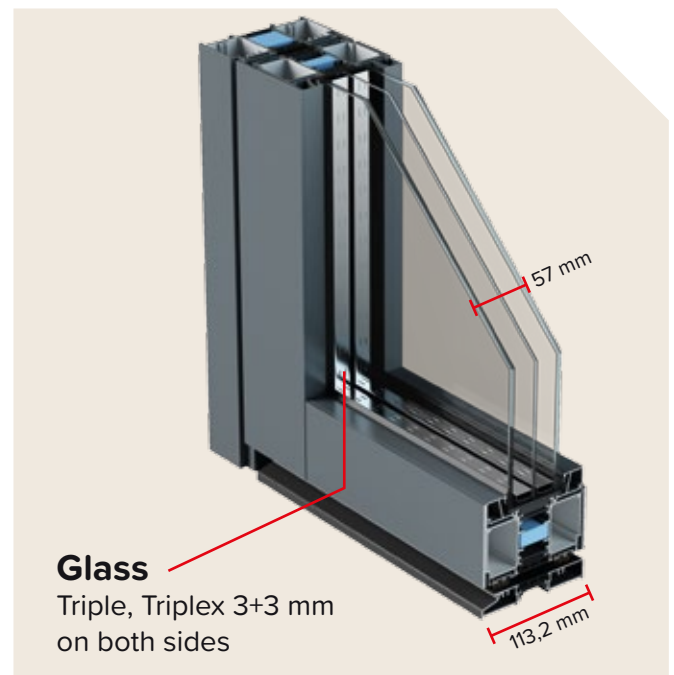

>>> Door Types

Single Leaf - A
(Maximum 1500 X 2500 mm)

Single Leaf - B

Double Leaf

With Sidelights - A

With Sidelights - B

With Top and Sidelights - A

With Top and Sidelights - B

Technical Data

Minimum Dimensions

Width: 1400 mm

Height: 2000 mm

Maximum Dimensions

Width: 2000 mm - Height: 2500 mm

Width: 1600 mm - Height: 3000 mm

>>> The PIVOT Collection