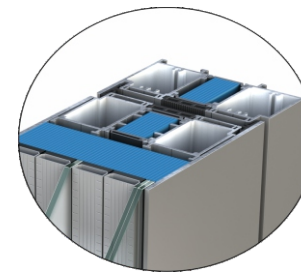

Standard Configuration

1
Flat inside - outside