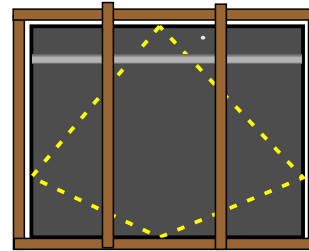

Standard Configuration

1
Flat inside - outside

2
Three glasses
Triplex 3+3 mm externally

3
Insulated Threshold

Colors Ral Mat, Futura, Strucruta και Sahara

Extra accessories

Locks

**WINK
HAUS**

17 points

Automatic

Internal Handles

External handles

Fingerprint

Concealed closing mechanism

LED lighting into recessed handle

Packing in wooden pallets

01 11 2018

Packing

Single

With two sidelights

With three sidelights

Wood Colors

Decoral System®

RAL colors