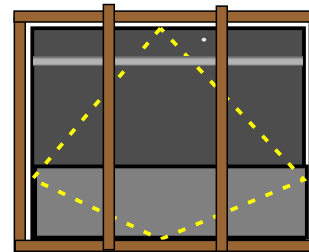

Standard Configuration

1
Flat inside - outside

2
Three glasses
Triplex 3+3 mm externally

3
Insulated Threshold

Colors Ral Mat, Futura, Strucruta και Sahara

Extra accessories

Locks

**WINK
HAUS**

01 11 2018

Packing

Single

With two sidelights

With three sidelights

Wood Colors

Decoral System®

RAL colors