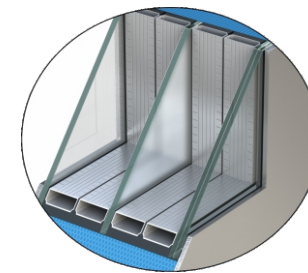

With central axis

SUPERIOR
Pivot
 Door System

Door Height	Door Width	Entrance Width
300 x	200	- 155 cm.
300 x	190	- 145 cm.
300 x	180	- 135 cm.
300 x	170	- 125 cm.
300 x	160	- 115 cm.
250 x	150	- 113 cm.
250 x	140	- 103 cm.
250 x	130	- 93 cm.
250 x	120	- 83 cm.

Standard Configuration

1
Flat inside - outside

2
Three glasses
Triplex 3+3 mm externally

3
Insulated Threshold

Colors Ral Mat, Futura, Strucruta και Sahara

Extra accessories

Locks

**WINK
HAUS**