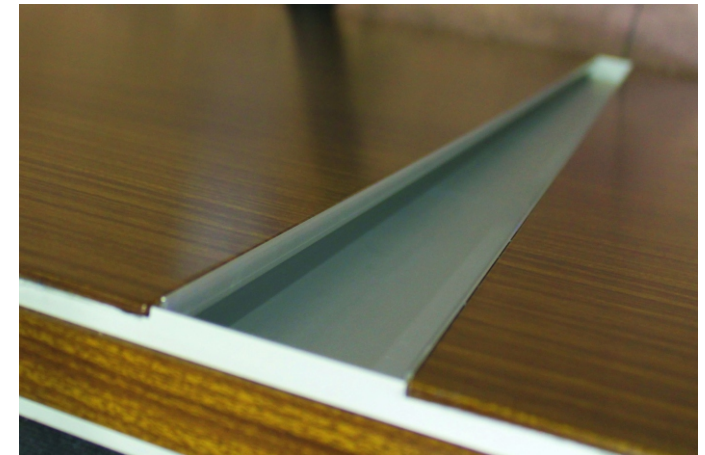

"Crypto" vertical handle