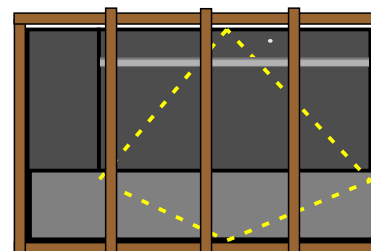

Standard Configuration

1
Flat inside - outside

2
Three glasses
Triplex 3+3 mm externally

3
Insulated Threshold

Colors Ral Mat, Futura, Strucruta και Sahara

Extra accessories

Locks

**WINK
HAUS**

17 points

Automatic

Internal Handles

External handles

Fingerprint

Concealed closing mechanism

LED lighting into recessed handle

Packing in wooden pallets

01 11 2018

Packing

Single

With two sidelights

With three sidelights

Wood Colors

Decoral System®

RAL colors