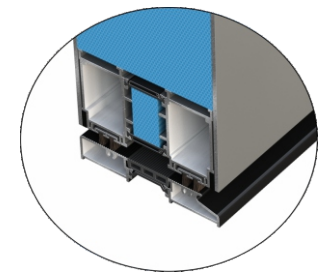

With central axis

SUPERIOR
Pivot
 Door System

Door Height	Door Width	Entrance Width
300 x	200	- 155 cm.
300 x	190	- 145 cm.
300 x	180	- 135 cm.
300 x	170	- 125 cm.
300 x	160	- 115 cm.
250 x	150	- 113 cm.
250 x	140	- 103 cm.
250 x	130	- 93 cm.
250 x	120	- 83 cm.

Standard Configuration

1
Flat inside - outside

2
Three glasses
Triplex 3+3 mm externally

3
Insulated Threshold

Colors Ral Mat, Futura, Strucruta και Sahara

Extra accessories

Locks

**WINK
HAUS**