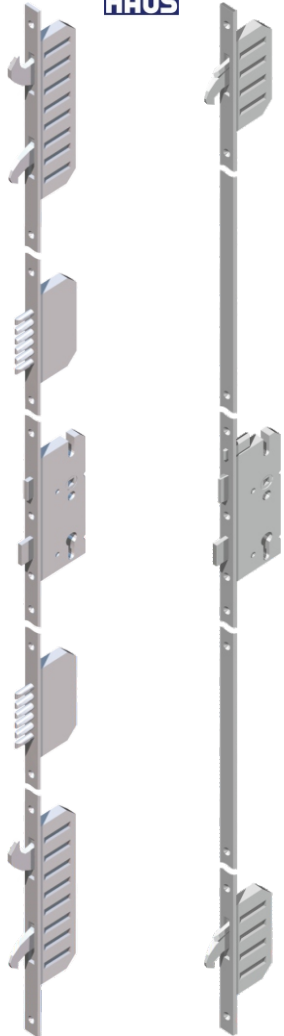

With central axis

SUPERIOR
Pivot
 Door System

Door Height	Door Width	Entrance Width
300 x	200	- 155 cm.
300 x	190	- 145 cm.
300 x	180	- 135 cm.
300 x	170	- 125 cm.
300 x	160	- 115 cm.
250 x	150	- 113 cm.
250 x	140	- 103 cm.
250 x	130	- 93 cm.
250 x	120	- 83 cm.

Standard Configuration

1
Flat inside - outside

2
Three glasses
Triplex 3+3 mm externally

3
Insulated Threshold

Colors Ral Mat, Futura, Strucruta και Sahara

Extra accessories

Locks

**WINK
HAUS**

17 points

Automatic

Internal Handles

External handles

Fingerprint

Concealed closing mechanism

LED lighting into recessed handle

Packing in wooden pallets

Concealed closing mechanism

Fingerprint Scanner

"Crypto" vertical handle