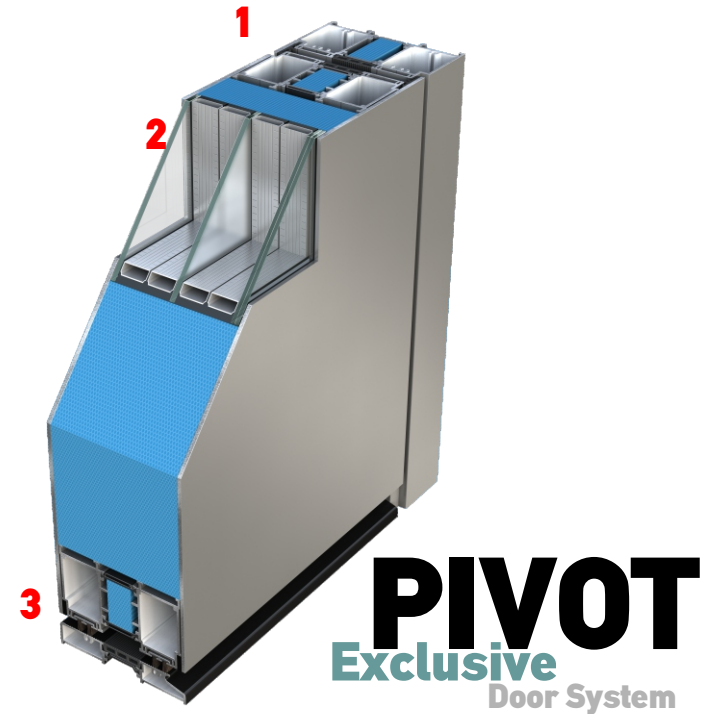

TEHNI
PANTELOS GROUP OF COMPANIES
The door specialists

PIVOT
Exclusive
Door System

Standard

Single

One Side panel

Double

Two Side panels

Two Side panels and one upper

With central axis

SUPERIOR
Pivot
 Door System

Door Height	Door Width	Entrance Width
300 x	200	- 155 cm.
300 x	190	- 145 cm.
300 x	180	- 135 cm.
300 x	170	- 125 cm.
300 x	160	- 115 cm.
250 x	150	- 113 cm.
250 x	140	- 103 cm.
250 x	130	- 93 cm.
250 x	120	- 83 cm.

Standard Configuration

1
Flat inside - outside

2
Three glasses
Triplex 3+3 mm externally

3
Insulated Threshold

Colors Ral Mat, Futura, Strucruta και Sahara

Extra accessories

Locks

**WINK
HAUS**