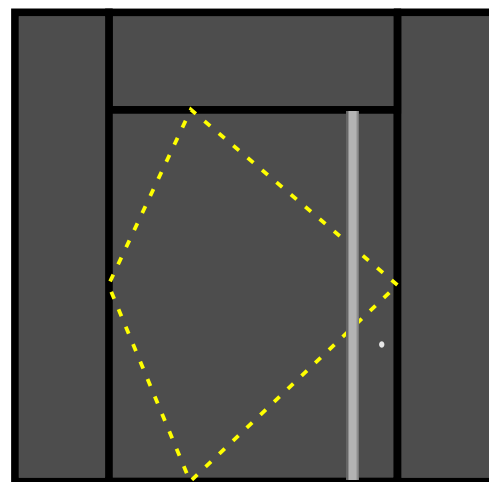

Two Side panels and one upper