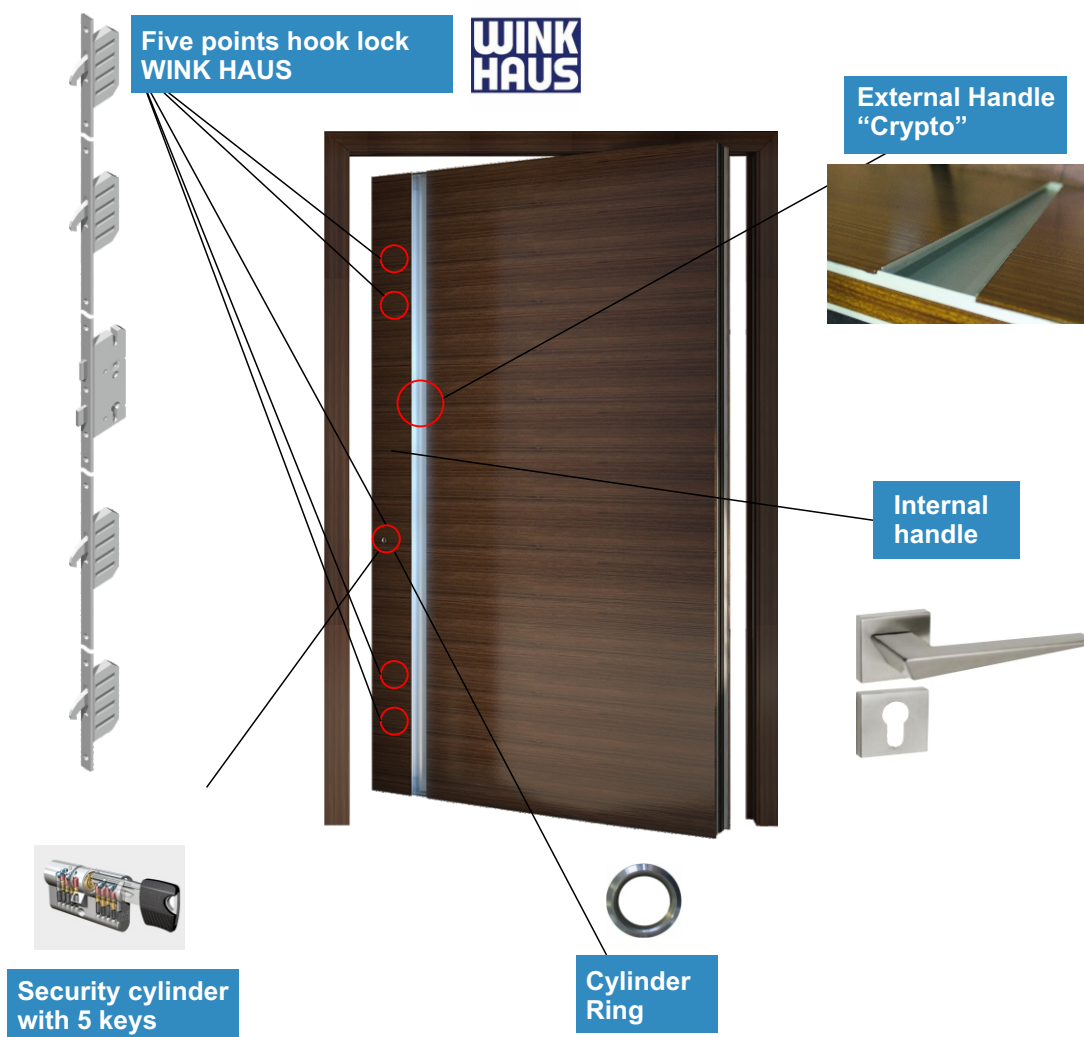

With central axis

SUPERIOR
Pivot
 Door System

Door Height	Door Width	Entrance Width
300 x	200	- 155 cm.
300 x	190	- 145 cm.
300 x	180	- 135 cm.
300 x	170	- 125 cm.
300 x	160	- 115 cm.
250 x	150	- 113 cm.
250 x	140	- 103 cm.
250 x	130	- 93 cm.
250 x	120	- 83 cm.

Standard Configuration

1
Flat inside - outside

2
Three glasses
Triplex 3+3 mm externally

3
Insulated Threshold

Colors Ral Mat, Futura, Strucruta και Sahara

Extra accessories

Locks

**WINK
HAUS**

17 points

Automatic

Internal Handles

External handles

Fingerprint

Concealed closing mechanism

LED lighting into recessed handle

Packing in wooden pallets

Concealed closing mechanism

Fingerprint Scanner

"Crypto" vertical handle