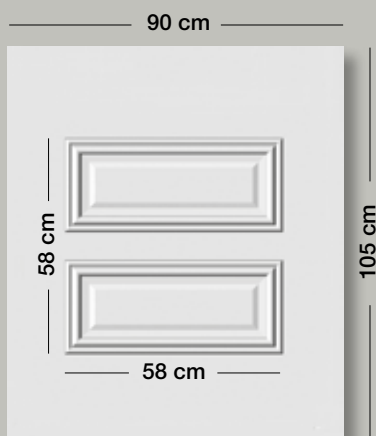

Code: **3382**
Color: White
Glass: Delta mat with rail
External Handle: Traditional gold
Design: 25 x 168 cm

press

small panels

ταμπλαδάκια

Code: 2963

Code: 2964

Code: 2950

Code: 2960