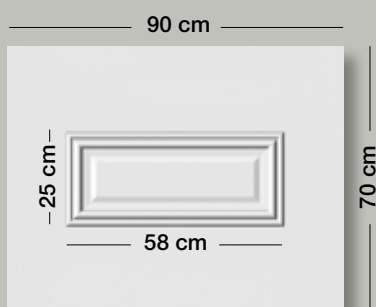

Code: **3382**
Color: White
Glass: Delta mat with rail
External Handle: Traditional gold
Design: 25 x 168 cm

press

small panels

ταμπλαδάκια

Code: 2963

Code: 2964

Code: 2950

Code: 2960