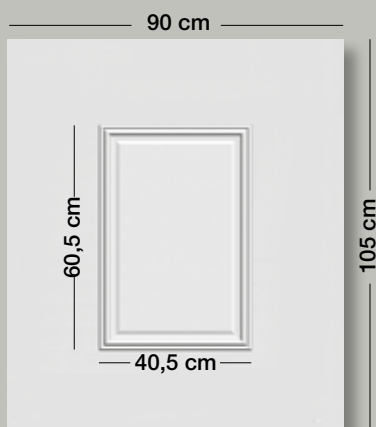

Code: 2961

Code: 2966

Code: 2968