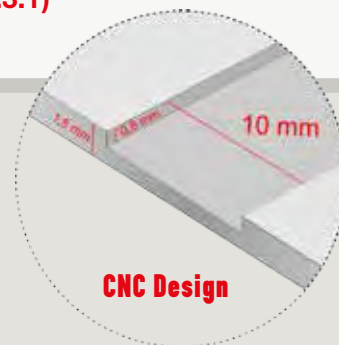

EXCLUSIVE DESIGNS