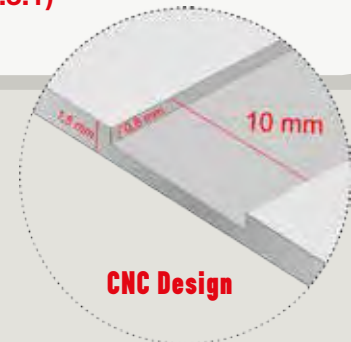

Optimum 1,5^{mm}

EXTRA SECURE

- **CNC designs on both sides**
- **Aluminium sheet thickness 1.5 mm on both sides**
- **Hard aluminum alloy for maximum impact resistance**
- **Panel dimensions 218 X 100 cm**
- **Panel thickness 24 mm (other thickness upon request)**
- **Security triplex glass 6 mm (3.3.1)**

EXCLUSIVE DESIGNS