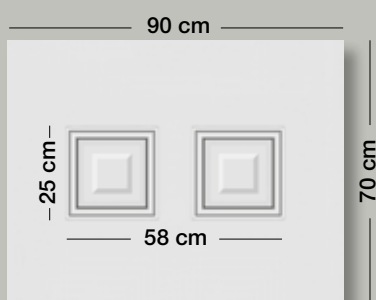

Code: **3382**
Color: White
Glass: Delta mat with rail
External Handle: Traditional gold
Design: 25 x 168 cm

press

small panels

ταμπλαδάκια

Code: 2963

Code: 2964

Code: 2950

Code: 2960