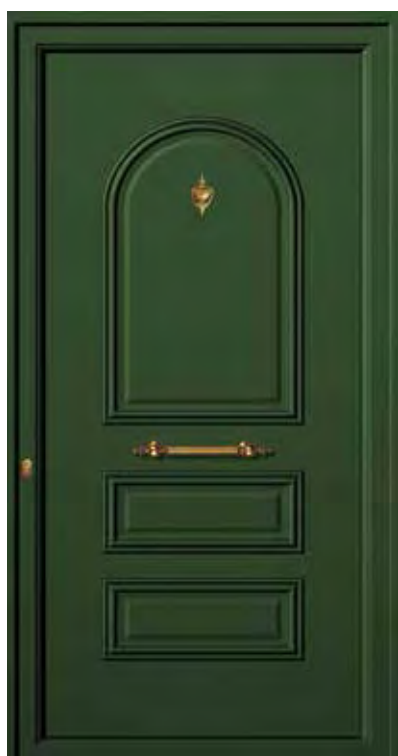

ALU  
Sheet

+

PVC  
foil

classic pressed

Code: **6945**  
Glass: Vitro red lilly  
Design: 57 X 157 cm

Code: **6942**  
Glass: Delta mat with gold stick  
Design: 57 X 157 cm

Code: **6941**  
Glass: Delta mat with gold stick  
Design: 57 X 157 cm

**combo**<sup>®</sup>  
aluminium door panels with PVC foil

**ALU**  
Sheet

**PVC**  
foil

classic pressed

Code: **6030**  
Glass: No glass  
Design: 58 X 168 cm

Code: **6031**  
Glass: Delta mat with gold stick  
Design: 58 X 168 cm