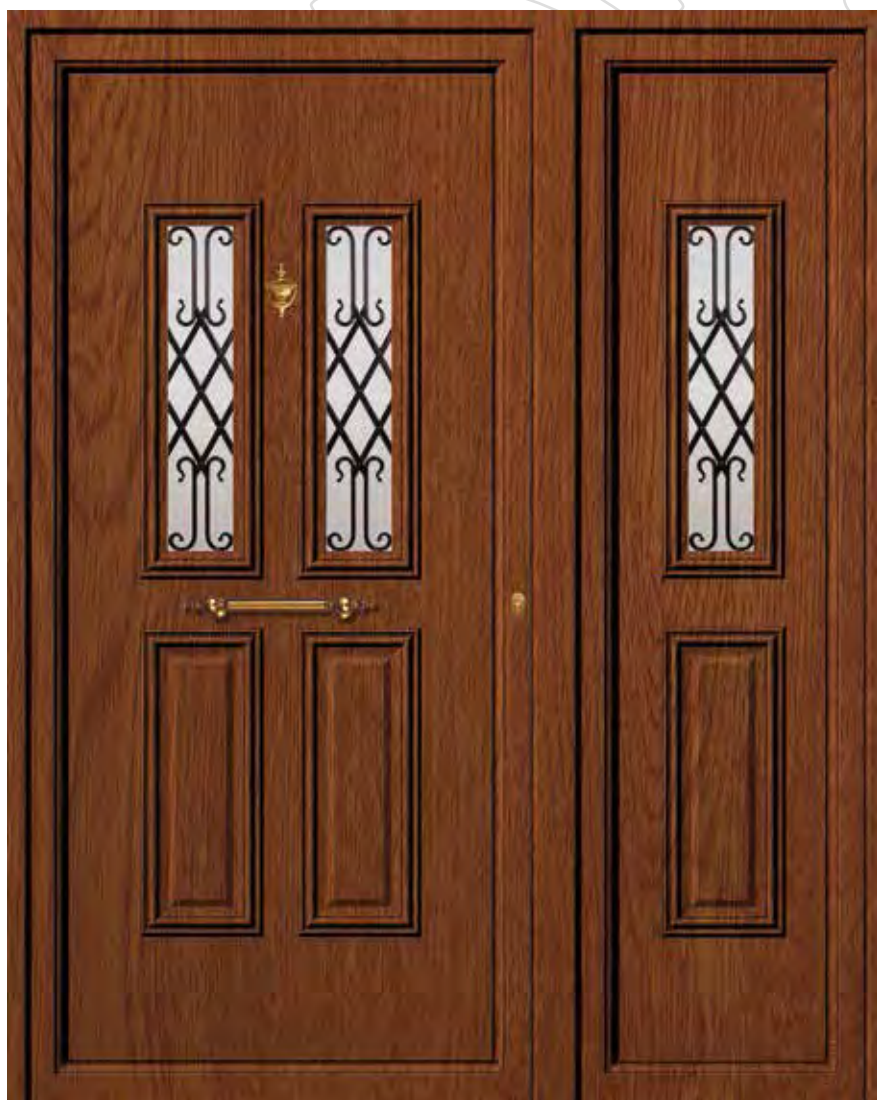

Code: **6381-6286**
Glass: Rice type with "rhomb" rail
Design: 61 X 158 cm / 26 X 158 cm