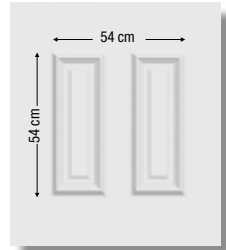

ABS 8914
PVC 9914

90 X 105 cm